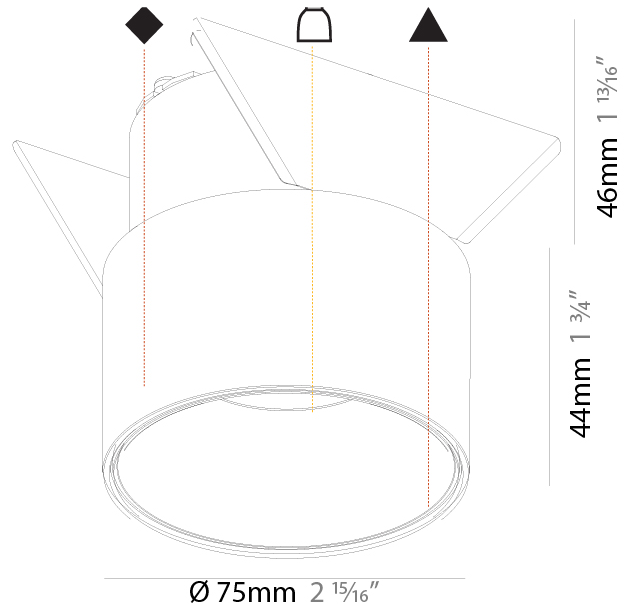

GENERAL

Series: Invader Semi-On
Partner: Prolicht
Division: Architectural
Installation: Recessed
Product Type: Downlight
Mounting Location: Ceiling
Light Distribution: Downlight

PHYSICAL

Aperture Sizes - Downlights: 2"
Shape: Round
Diameter (mm): 75
Diameter (in): 2 15/16
Height (mm): 44
Height (in): 1 3/4
Ceiling Thickness (mm): 10 / 12.5 / 15
Ceiling Thickness (in): 3/8 or 1/2 or 9/16
Min. Recessing Depth (mm): 50
Min. Recessing Depth (in): 1 15/16
Weight (kg): 0.265
Weight (lbs): 0.584
Fixture Finish: SSR / BKV / CWI / CRY / HAB / UFT / ITA / RUA / FTG / MYG / LOD / PUS / FRO / FUP / KIA / POP / BLS / SPG / MEY / GOH / CHC / COM / ABZ / JAG / OBR / MOS / ROR
Fixture Material: Aluminum
Cut-out Measurements: D = 70mm / 2 3/4"

ELECTRICAL

Lamp Type: LED (Zhaga Standard)
Input Wattage (W): 9.7
Total Output Wattage (W): 8.3
Dimming: Tri-Mode (Non-Dimming and Phase Dimming (120Vac only) and 0-10V Dimming)
Driver Included: No
Driver Location: Recessed Housing
Driver Type: Constant Current - Universal
Driver Class: Class 2
Input Voltage (V): 120 - 277
Constant Current (MA): 250

LED

Number of LEDs: 1
Color Temperature (°K): 2700 / 3000 / 3500 / 4000
Max. Delivered Lumen (lm): 700 / 732 / 703 / 775
Nominal Lumen (lm): 1044 / 1092 / 1048 / 1156
CRI: >90 CRI
Lamp Life (hrs): 50000

OPTICAL

Reflector: 20 / 40 / 60
Adjustability: Fixed

RATINGS AND CERTIFICATIONS

Certified By: Certified for North American Standards
IP rating: IP20