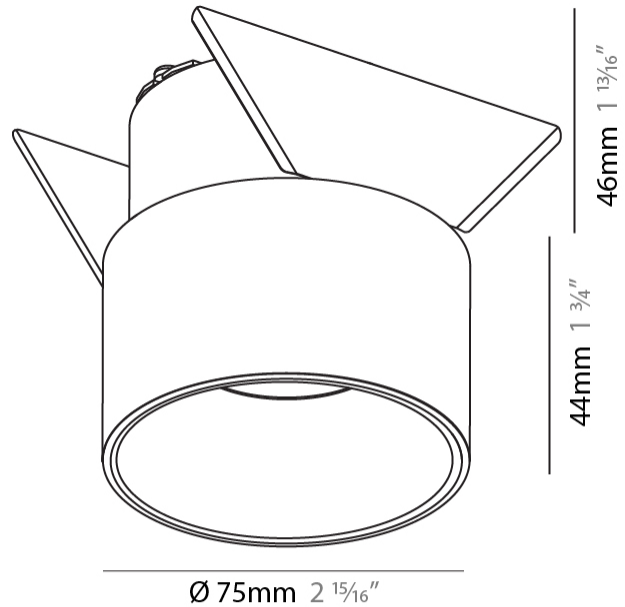

GENERAL

Series: Invader Semi-On
Partner: Prolicht
Division: Architectural
Installation: Recessed
Product Type: Downlight
Mounting Location: Ceiling
Light Distribution: Downlight

PHYSICAL

Aperture Sizes - Downlights: 2"
Shape: Round
Diameter (mm): 75
Diameter (in): 2 ¹⁵/₁₆
Height (mm): 44
Height (in): 1 ³/₄
Ceiling Thickness (mm): 10 / 12.5 / 15
Ceiling Thickness (in): 3/8 or 1/2 or 9/16
Min. Recessing Depth (mm): 50
Min. Recessing Depth (in): 1 ¹⁵/₁₆
Weight (kg): 0.459
Weight (lbs): 1.01
Fixture Finish: SSR / BKV / CWI / CRY / HAB / UFT / ITA / RUA / FTG / MYG / LOD / PUS / FRO / FUP / KIA / POP / BLS / SPG / MEY / GOH / CHC / COM / ABZ / JAG / OBR / MOS / ROR
Fixture Material: Aluminum
Cut-out Measurements: D = 70mm / 2 3/4"

ELECTRICAL

Lamp Type: LED (Zhaga Standard)
Total Output Wattage (W): 15
Dimming: Dali Dimming
Driver Included: No
Driver Location: Remote
Driver Type: Constant Current - 120Vac
Input Voltage (V): 120
Constant Current (MA): 350

LED

Number of LEDs: 1
Color Temperature (°K): Warm Dim
Max. Delivered Lumen (lm): 760
Nominal Lumen (lm): 1140
CRI: >90 CRI
Lamp Life (hrs): 50000

OPTICAL

Reflector: 20 / 40 / 60

RATINGS AND CERTIFICATIONS

Certified By: Certified for North American Standards
IP rating: IP20