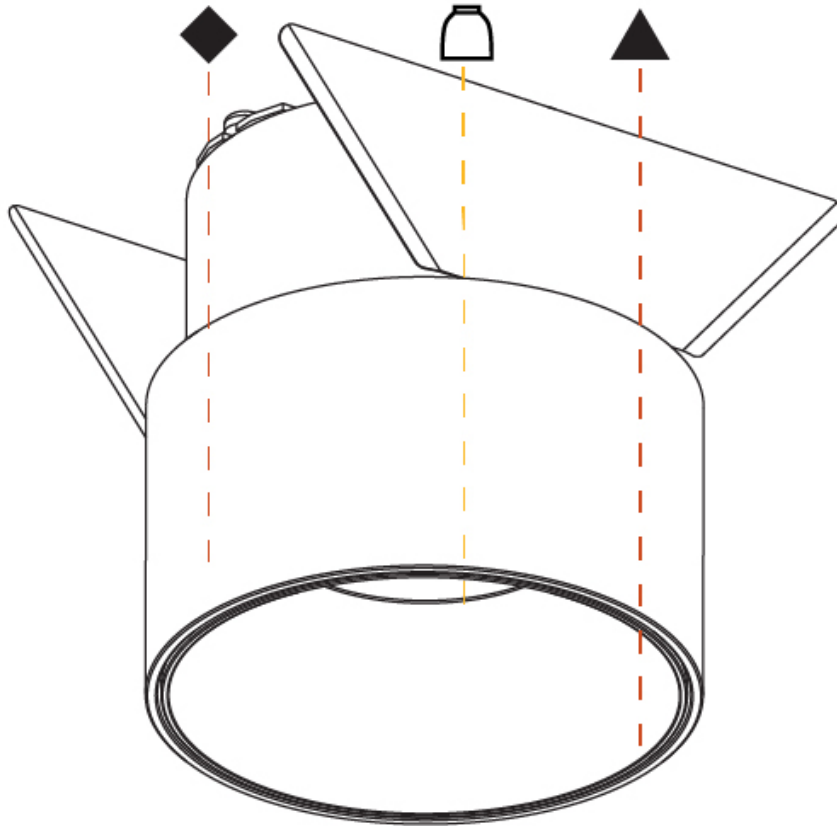

INVADER SEMI-ON RECESSED

A35607-

PROJECT	_____
TYPE	_____
SPECIFIER	_____
QUANTITY	_____
DATE	_____

A