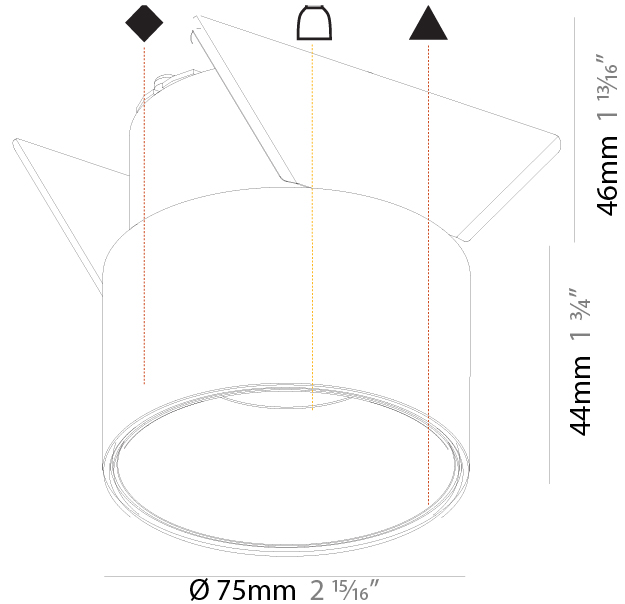

GENERAL

Series: Invader Semi-On
Brand: Prolicht
Division: Architectural
Mounting Type: Recessed
Mounting Location: Ceiling
Subcategory: Semi-Flush

PHYSICAL

Shape: Round
Diameter (mm): 75
Diameter (in): 2 15/16
Height (mm): 44
Height (in): 1 3/4
Ceiling Thickness (mm): 10 / 12.5 / 15
Ceiling Thickness (in): 3/8 or 1/2 or 9/16
Min. Recessing Depth (mm): 50
Min. Recessing Depth (in): 1 15/16
Light Distribution: Downlight
Weight (kg): 0.265
Weight (lbs): 0.584
Fixture Finish: SSR / BKV / CWI / CRY / HAB / UFT / ITA / RUA / FTG / MYG / LOD / PUS / FRO / FUP / KIA / POP / BLS / SPG / MEY / GOH / GUM / CHC / COM / ABZ / JAG / OBR / MOS / ROR
Fixture Material: Aluminum
Cut-out Measurements: D = 70mm / 2 3/4"

ELECTRICAL

Lamp Type: LED (Zhaga Standard)
Input Wattage (W): 9.7
Total Output Wattage (W): 8.3
Dimming: Tri-Mode (Non-Dimming and Phase Dimming (120Vac only) and 0-10V Dimming)
Driver Included: No
Driver Location: Recessed Housing
Driver Type: Constant Current - Universal
Driver Class: Class 2
Input Voltage (V): 120 - 277
Constant Current (MA): 250

LED

Number of LEDs: 1
Color Temperature (°K): 2700 / 3000 / 3500 / 4000
Max. Delivered Lumen (lm): 500 / 520 / 549 / 560
Nominal Lumen (lm): 734 / 762 / 801 / 817
CRI: >90 CRI
Lamp Life (hrs): 50000

OPTICAL

Reflector: 20 / 40 / 60
Adjustability: Fixed

RATINGS AND CERTIFICATIONS

Certified By: Certified for North American Standards
IP rating: IP20